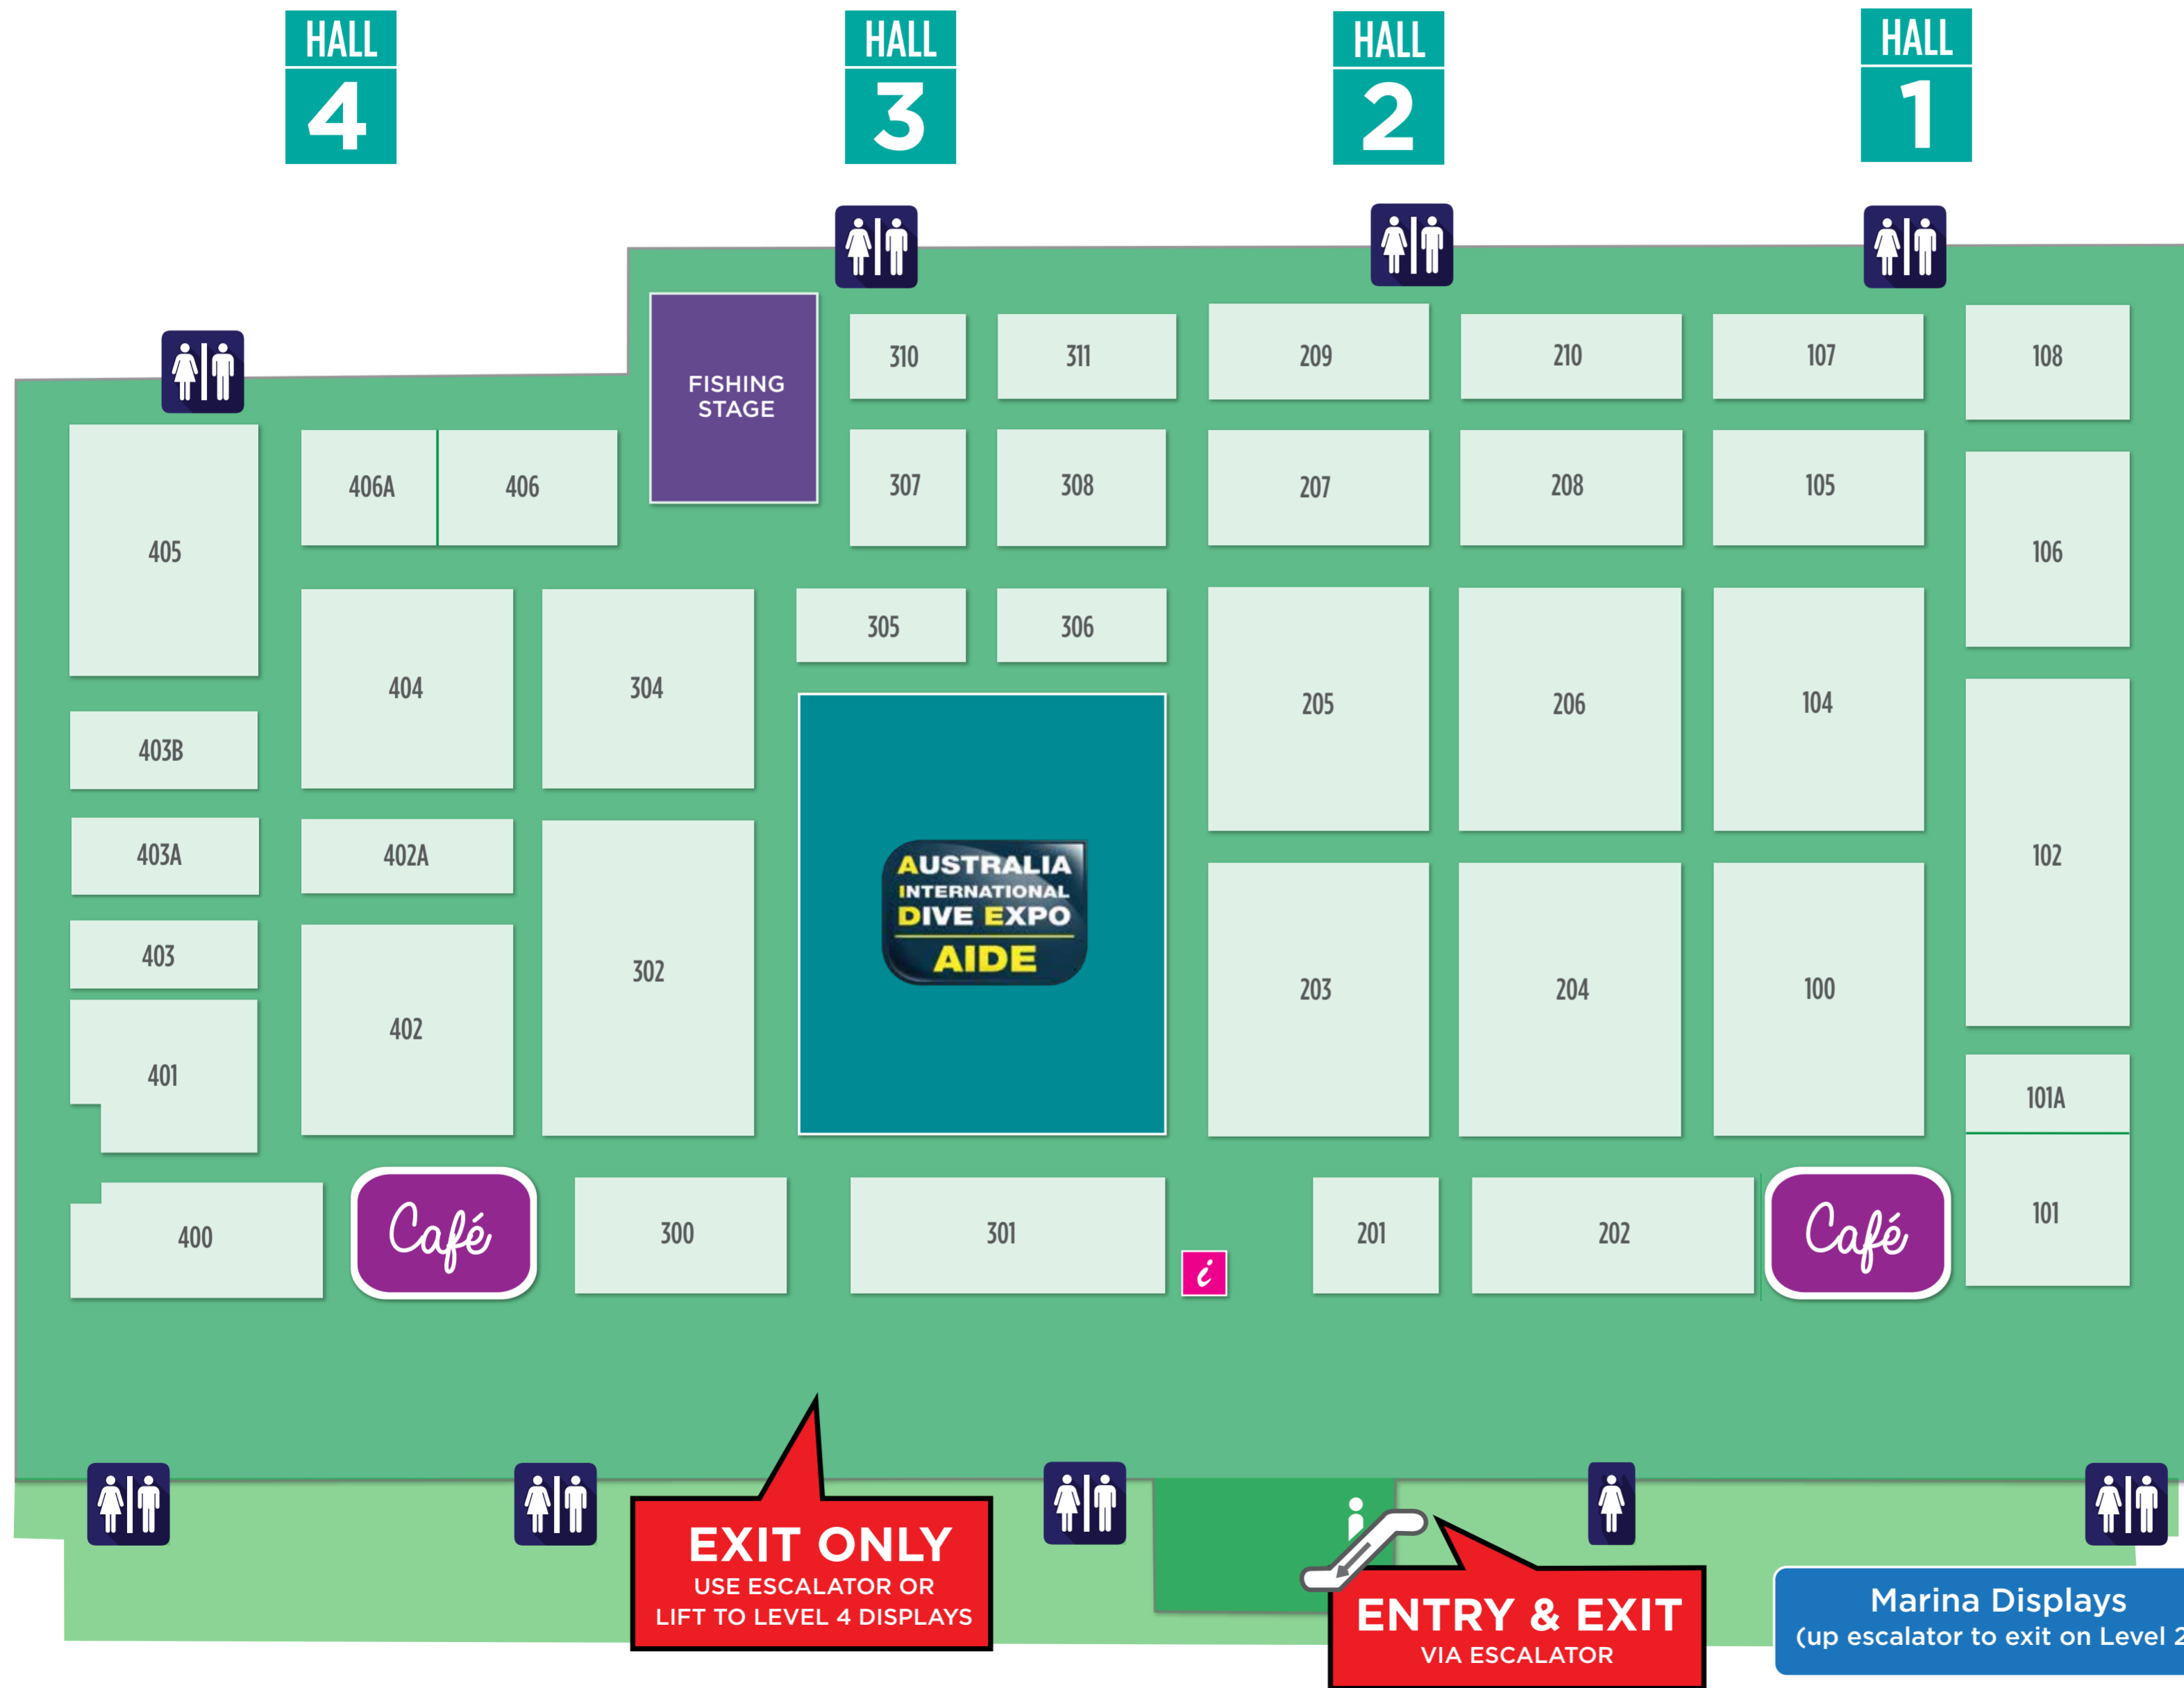

LOWER HALLS | LEVEL 1

EXHIBITOR NAME	STAND
Ausmarine.....	406
Bayside Ski + Wake.....	108
Blakes Marine	205/207/209/306
Boston Whaler.....	405
BRP	302
Chapman Marine Group	400-401
Cobalt Boats NSW.....	403/MARINA
GRE Marine Sales.....	102
Hastings Marine.....	403A
Highfield Australasia	403B
Hunts Marine	206/208/210/519
Insinc Marine	304/404
JSW Powersports.....	101A/310
Kawasaki Motors Australia	305
Leisure Coast Marine	402A
Marina Bayside Sales	106
Marine Plus.....	403B
Mercury Marine	203
Nautique Central.....	101
Short Marine.....	406A/MARINA
Sirocco Marine	300-301/MARINA
Supra & Moomba Boats.....	311
Sydney Power Boat	307-308
TR MarineWorld.....	100/202/204
Watersports Marine	104
Waves Overseas	201
Webbe Marine	105/107
Yamaha Motor Australia	402